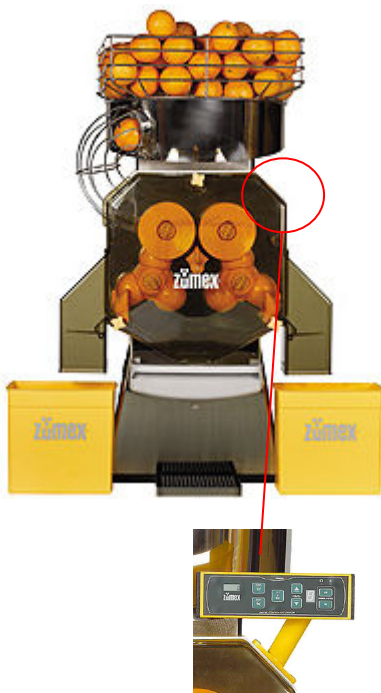

Zumex Speed

The Zumex Speed is an absolute must if you want a show piece, and it's the perfect partner for any juice bar.

Ideal for high-demand use, both the standard start/stop (pictured) and Digital (D) versions with a counter of units processed and a programmer to squeeze the number of oranges that is decided at each moment.

Dimensions: H 99cm - W 64cm - D 62cm

Digital option also available

*Free Delivery

Our Prices

Digital Option £3,895

~~RRP: £4,250~~

Save £355

Standard Option £3,735

~~RRP: £4,060~~

Save £325